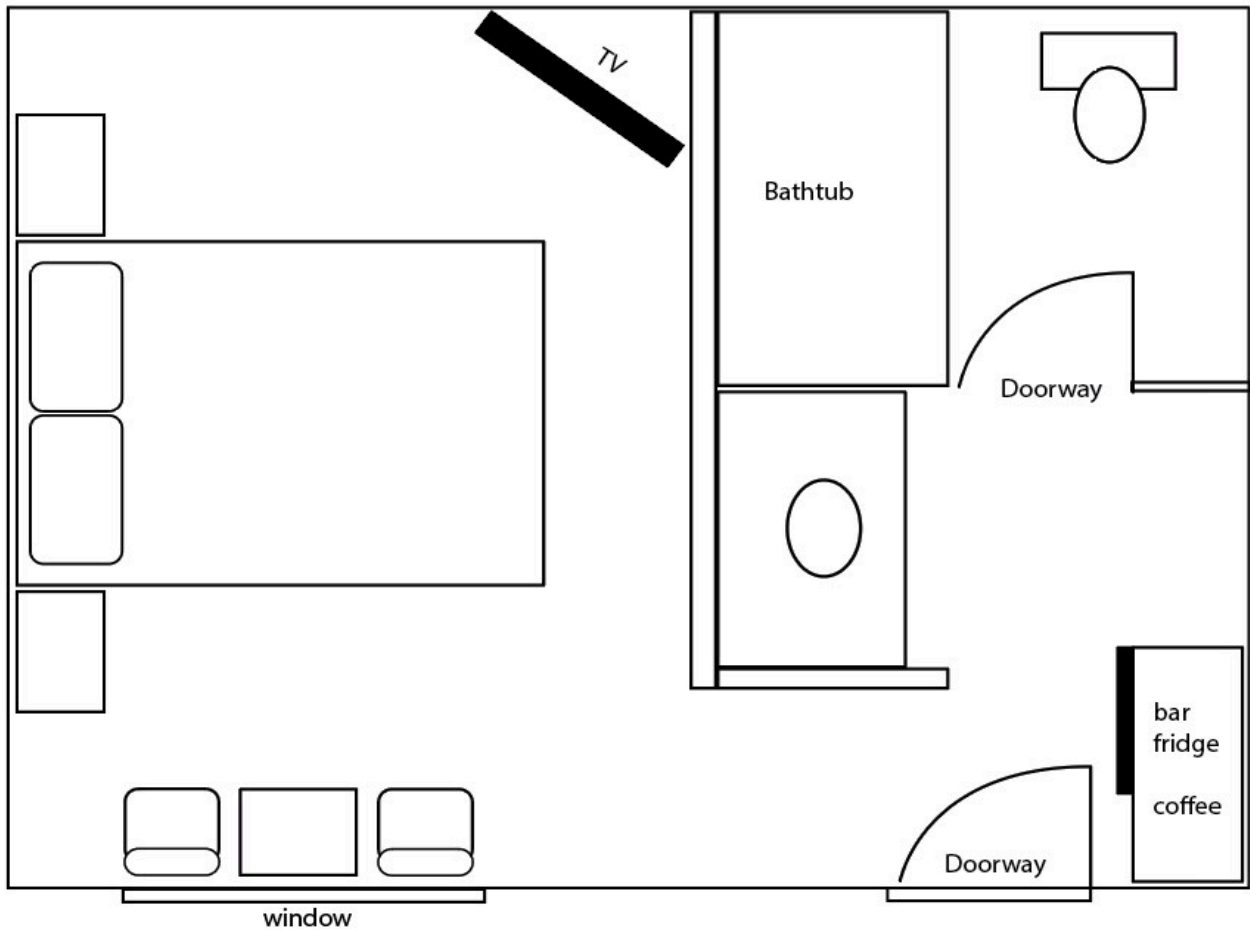

GIBRALTAR ROOM - TWO FULL-SIZED BEDS / KITCHENETTE

Rooms 1 - 4	Low Season	High Season	Double Occupancy (2-4 adults)
Nightly	116	126	N/A
Weekly (1 week)	550		600
Weekly (2 Weeks)	925 *		1000 *
Weekly (3 Weeks)	1200 *		1300 *
Monthly	1500 * + \$200 Room Deposit Not available in July/Aug		\$1600 * + \$200 Room Deposit Not available in July/Aug

LAYOUT EVERGREEN ROOM - 1 QUEEN-SIZE BED

Single Queen sized bed with microwave, mini fridge, kettle, and coffee maker. One back entrance with lake view on back patio. TV and WIFI**.

** Complimentary WIFI and Satellite TV, but not guaranteed at all times. Due to our rural location, extreme weather events, and sometimes difficulty getting consistent services and/or timely repair services.

<https://oasisresortmcleeslake.com/product-category/motel-rooms/>

LAYOUT GIBRALTAR ROOM - 2 FULL-SIZE BEDS

Two beds with Kitchenette; two burner stove, small fridge, microwave, coffee maker, kettle, toaster. Front and Back entrances to back patio, some with lake view. TV and WIFI**.